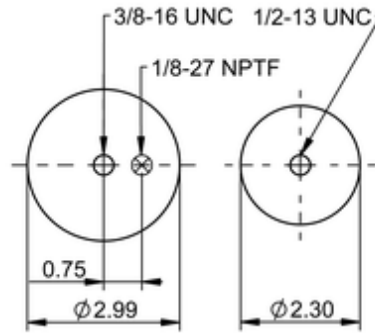

SC29-O073

69927

	1.5 lb
	9313039
	1/2-13 UNC: max. 10 lbf ft
	1/8-27 NPTF: max. 1.5 lbf ft
	3/8-16 UNC: max. 3.5 lbf ft

Cross-reference

Firestone Style	11.00" ORANGE
Firestone No.	W02-358-7073
TRP	AS70730