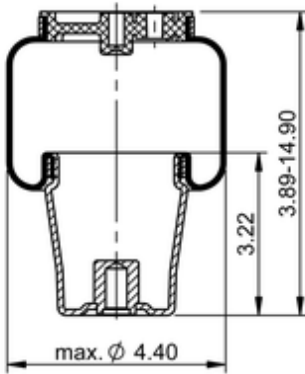

SC29-O073

69927

	1.5 lb
	9313039
	1/2-13 UNC: max. 10 lbf ft
	1/8-27 NPTF: max. 1.5 lbf ft
	3/8-16 UNC: max. 3.5 lbf ft

Cross-reference

Firestone Style	11.00" ORANGE
Firestone No.	W02-358-7073
TRP	AS70730