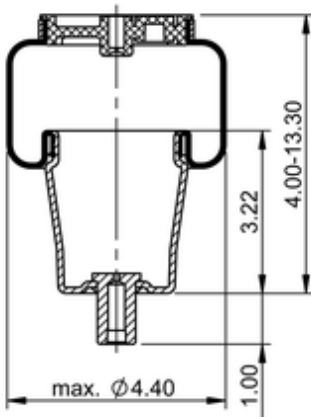

SC29-O054
69923

	1.5 lb
	9313596
	1/8-27 NPTF: max. 1.5 lbf ft
	3/4-16 UNF: max. 9 lbf ft
	3/8-16 UNC: max. 3.5 lbf ft

Cross-reference

Firestone Style	9.25" ORANGE
Firestone No.	W02-358-7054
TRP	AS70540

OE Manufacturer/Part No.