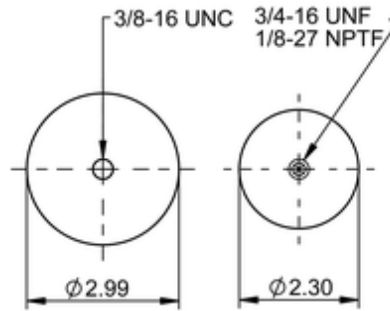

SC29-O054
69923

	1.5 lb
	9313596
	1/8-27 NPTF: max. 1.5 lbf ft
	3/4-16 UNF: max. 9 lbf ft
	3/8-16 UNC: max. 3.5 lbf ft

Cross-reference

Firestone Style	9.25" ORANGE
Firestone No.	W02-358-7054
TRP	AS70540

OE Manufacturer/Part No.