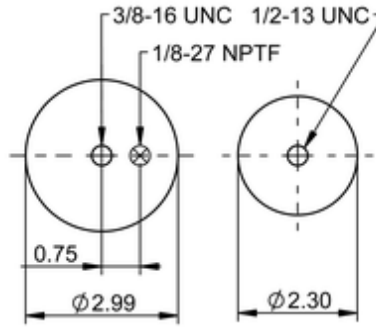

**SC29-O049**

**69925**

	1.5 lb
	9313039
	1/2-13 UNC: max. 10 lbf ft
	1/8-27 NPTF: max. 1.5 lbf ft
	3/8-16 UNC: max. 3.5 lbf ft

**Cross-reference**

Firestone Style	10.00" ORANGE
Firestone No.	W02-358-7049
TRP	AS70490