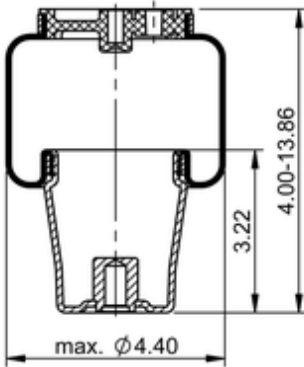

**SC29-O049**

**69925**

	1.5 lb
	9313039
	1/2-13 UNC: max. 10 lbf ft
	1/8-27 NPTF: max. 1.5 lbf ft
	3/8-16 UNC: max. 3.5 lbf ft

**Cross-reference**

Firestone Style	10.00" ORANGE
Firestone No.	W02-358-7049
TRP	AS70490

**OE Manufacturer/Part No.**

Manufacturer	Original Part No.	Model
3-T's	W02-T03-7049	