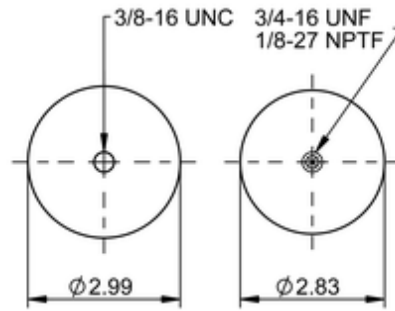

SC29-O001
67770

	0.7 lb
	9309740
	1/8-27 NPTF: max. 1.5 lbf ft
	3/4-16 UNF: max. 9 lbf ft
	3/8-16 UNC: max. 3.5 lbf ft

Cross-reference

Firestone Style	6.75" ORANGE
Firestone Style	7.00" GREEN
Firestone No.	W02-358-7001
Firestone No.	W02-358-7002
Firestone No.	W02-358-7031
Triangle	AS-5001