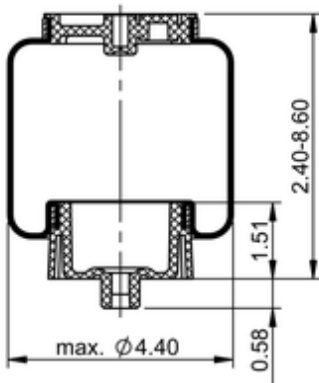

SC29-O001
67770

	0.7 lb
	9309740
	1/8-27 NPTF: max. 1.5 lbf ft
	3/4-16 UNF: max. 9 lbf ft
	3/8-16 UNC: max. 3.5 lbf ft

Cross-reference

Firestone Style	6.75" ORANGE
Firestone Style	7.00" GREEN
Firestone No.	W02-358-7001
Firestone No.	W02-358-7002
Firestone No.	W02-358-7031
Triangle	AS-5001