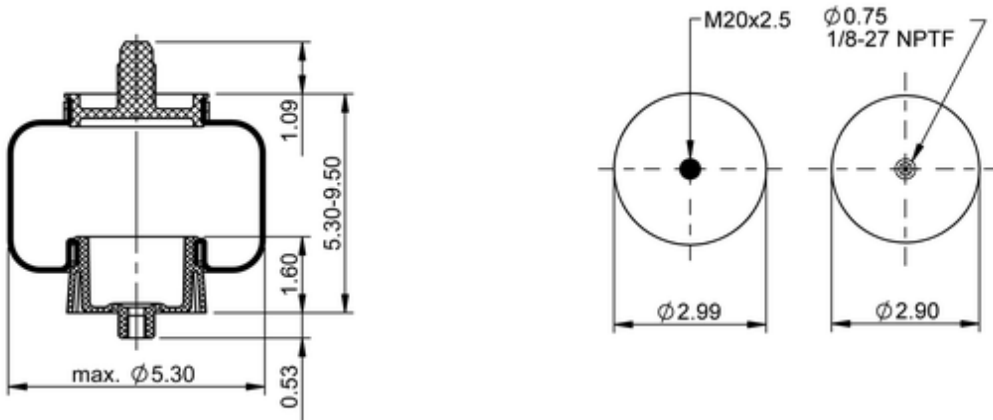

SC29-BG08
78417

	0.9 lb
	9312279
	1/8-27 NPTF: max. 1.5 lbf ft
	M20x2.5: max. 9 lbf ft

Cross-reference

Goodyear	1S5-164
TRP	ASBG085
Road Choice	RCSL29-0164G

OE Manufacturer/Part No.

Manufacturer	Original Part No.	Model
Mack	227QS47M	