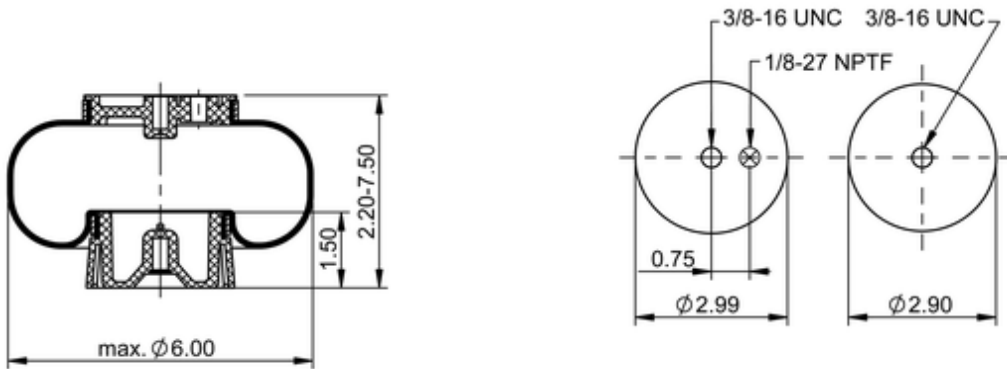

SC29-B152
67862

	0.7 lb
	9310094
	1/8-27 NPTF: max. 1.5 lbf ft
	3/8-16 UNC: max. 3.5 lbf ft

Cross-reference

Firestone Style	6.5" BLUE
Firestone No.	W02-358-7152
Triangle	AS-5152
TRP	AS71520
Automann	ABSZ70-7152

OE Manufacturer/Part No.

Manufacturer	Original Part No.	Model
Knoedler	100095-000	