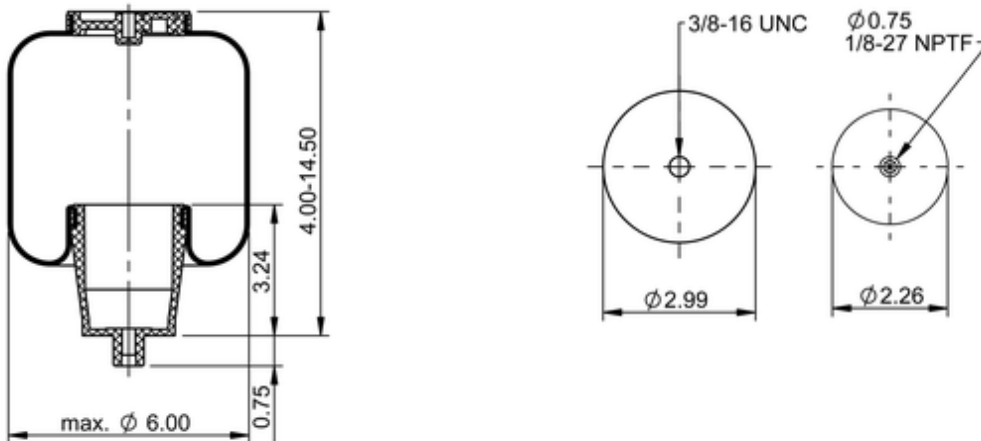

SC29-B110
69437

	2.2 lb
	9314226
	1/8-27 NPTF: max. 1.5 lbf ft
	3/8-16 UNC: max. 3.5 lbf ft

Cross-reference

Firestone Style	11.75" BLUE
Firestone No.	W02-358-7110
Goodyear	1S5-152
TRP	AS71100
Automann	ABSZ70-7110