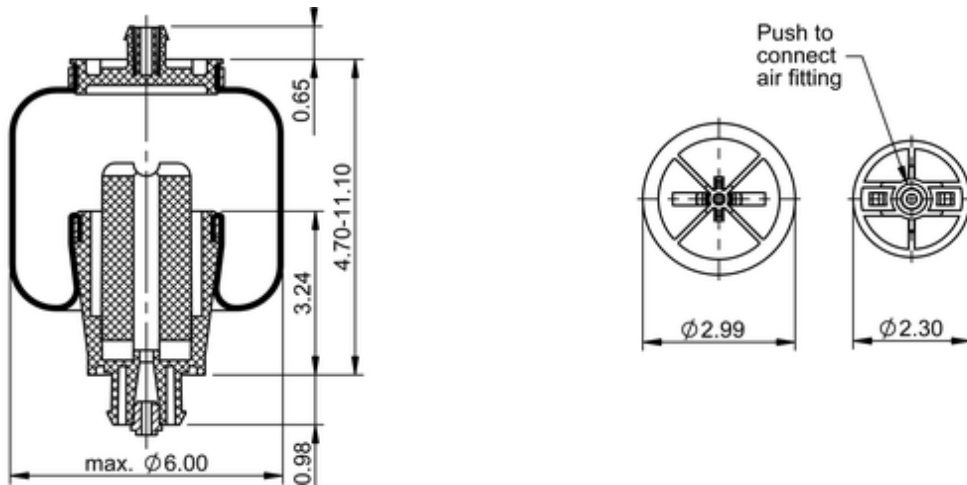

**SC29-B093**

**75313**

	1.3 lb
	9317016

### Cross-reference

Firestone Style	10.00" ORANGE
Firestone No.	W02-358-7093
Goodyear	1S5-190
Goodyear Flex No.	580-23-4-604
TRP	AS70930
Road Choice	RCSL29-7093F