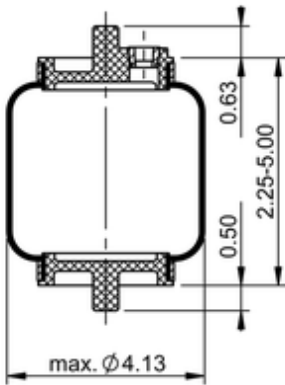

**SC26-WC12**

**77550**

 lb	0.9 lb
	9318058
	1/8-27 NPTF: max. 1.5 lbf ft

**OE Manufacturer/Part No.**

Manufacturer	Original Part No.	Model
Hendrickson	C-24488	