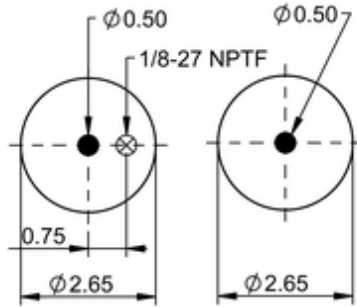

**SC26-WC12**

**77550**

 lb	0.9 lb
	9318058
	1/8-27 NPTF: max. 1.5 lbf ft

**OE Manufacturer/Part No.**

Manufacturer	Original Part No.	Model
Hendrickson	C-24488	