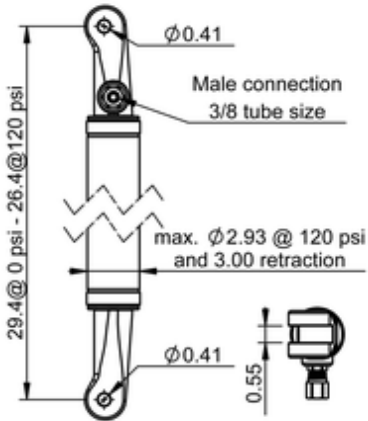

SC17-WC11

77549

 lb	0.1 lb
--	--------

OE Manufacturer/Part No.

Manufacturer	Original Part No.	Model
Hendrickson	B-34051-1	