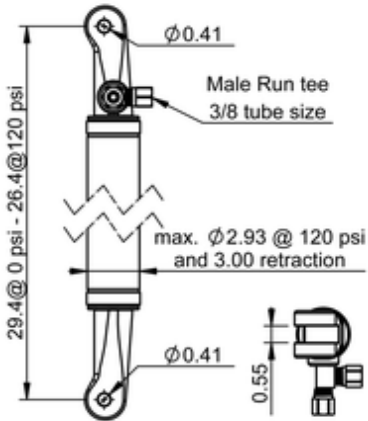

SC17-WC10

77548

| | |
|--|--------|
|  lb | 1.3 lb |
|--|--------|

OE Manufacturer/Part No.

| Manufacturer | Original Part No. | Model |
|--------------|-------------------|-------|
| Hendrickson | B-34050-1 | |