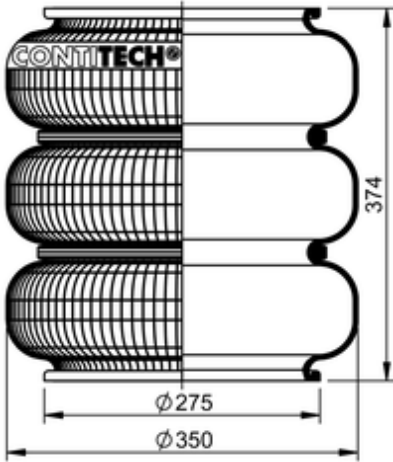

FT 530-35 S

70424

 lb	6.8 lb
--	--------

Cross-reference

Firestone Style	333
Firestone No.	W01-095-0166
Goodyear Flex No.	556 3 3 8335

OE Manufacturer/Part No.

Manufacturer	Original Part No.	Model
--------------	-------------------	-------