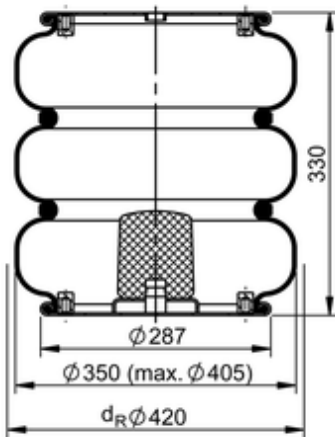

FT 530-35 973 Brazil
74305

	20.9 lb
	M12x1.75: max. 35 lbf ft
	M22x1.5: max. 22 lbf ft

Cross-reference

Goodyear	578 3 2 8715
Goodyear Flex No.	578 3 3 8335

OE Manufacturer/Part No.

Manufacturer	Original Part No.	Model
--------------	-------------------	-------