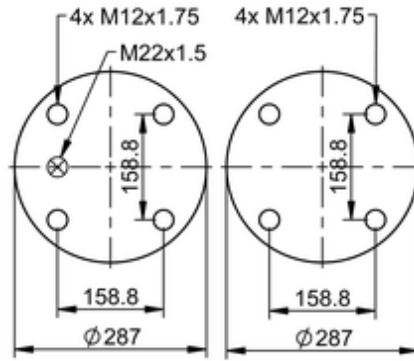

FT 530-35 973 Brazil
74305

	20.9 lb
	M12x1.75: max. 35 lbf ft
	M22x1.5: max. 22 lbf ft

Cross-reference

Goodyear	578 3 2 8715
Goodyear Flex No.	578 3 3 8335

OE Manufacturer/Part No.

Manufacturer	Original Part No.	Model
--------------	-------------------	-------