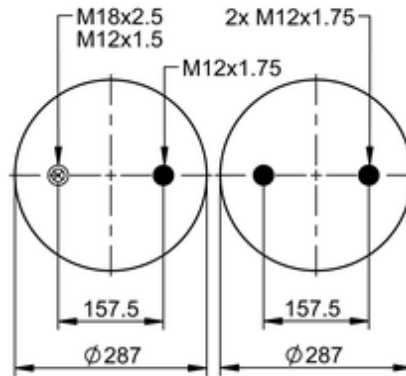

**FT 530-35 952 Brazil**
**74149**

	17.2 lb
	M12x1.5: max. 22 lbf ft
	M12x1.75: max. 35 lbf ft
	M18: max. 35 lbf ft

**Cross-reference**

Firestone Style	233-2
Firestone No.	W01-095-0362
Goodyear	578 2 2 8647
Goodyear Flex No.	578 2 3 8338