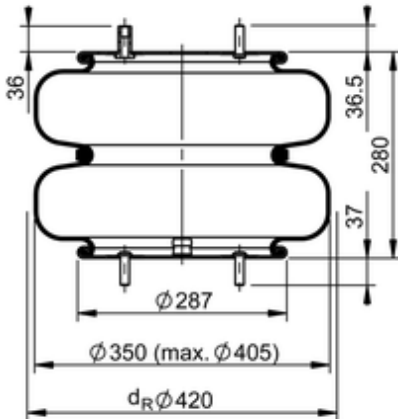

**FT 530-35 952 Brazil**
**74149**

	17.2 lb
	M12x1.5: max. 22 lbf ft
	M12x1.75: max. 35 lbf ft
	M18: max. 35 lbf ft

**Cross-reference**

Firestone Style	233-2
Firestone No.	W01-095-0362
Goodyear	578 2 2 8647
Goodyear Flex No.	578 2 3 8338