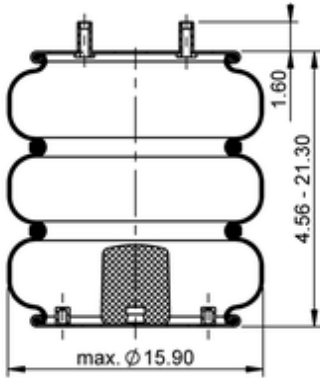

FT 530-35 924
78236

	20.5 lb
	1/2-13 UNC: max. 35 lbf ft
	1/4-18 NPTF: max. 22 lbf ft
	3/4-16 UNF: max. 50 lbf ft

OE Manufacturer/Part No.

Manufacturer	Original Part No.	Model
SAF Holland	90557424	