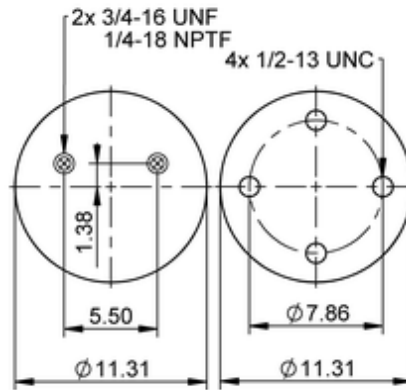

FT 530-35 924
78236

	20.5 lb
	1/2-13 UNC: max. 35 lbf ft
	1/4-18 NPTF: max. 22 lbf ft
	3/4-16 UNF: max. 50 lbf ft

OE Manufacturer/Part No.

Manufacturer	Original Part No.	Model
SAF Holland	90557424	