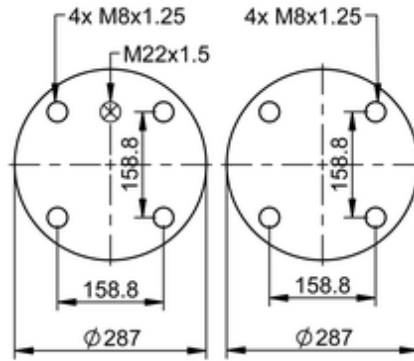

FT 530-35 849 Brazil
68813

	20.3 lb
	M22x1.5: max. 22 lbf ft
	M8: max. 20 lbf ft

Cross-reference

Firestone Style	333
Firestone No.	W01-095-0263
Goodyear	578 3 2 8630
Goodyear Flex No.	578 3 3 8335

OE Manufacturer/Part No.

Manufacturer	Original Part No.	Model
--------------	-------------------	-------