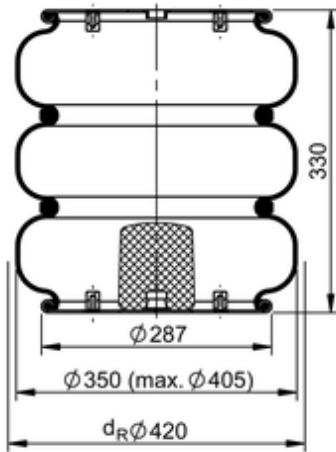

FT 530-35 849 Brazil
68813

	20.3 lb
	M22x1.5: max. 22 lbf ft
	M8: max. 20 lbf ft

Cross-reference

Firestone Style	333
Firestone No.	W01-095-0263
Goodyear	578 3 2 8630
Goodyear Flex No.	578 3 3 8335

OE Manufacturer/Part No.