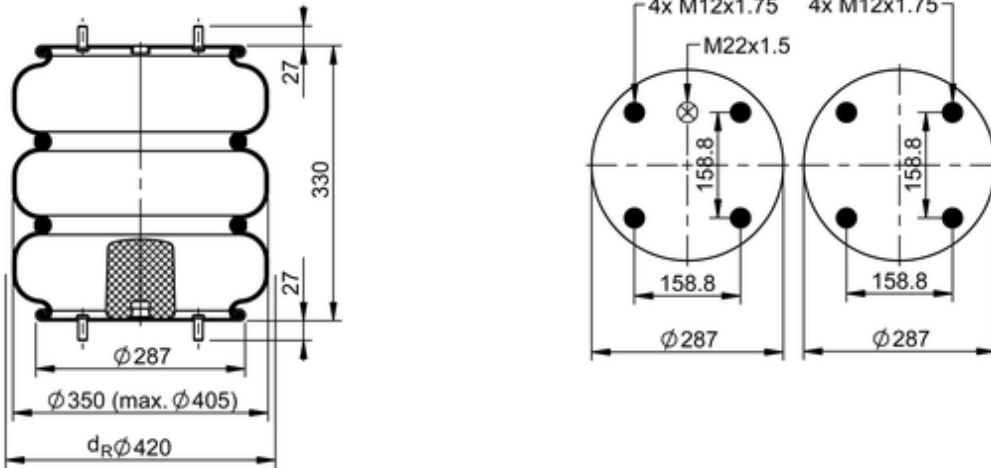

FT 530-35 846 Brazil
68650

	20.1 lb
	M12x1.75: max. 35 lbf ft
	M22x1.5: max. 22 lbf ft

Cross-reference

Firestone Style	333
Firestone No.	W01-095-0352
Goodyear	578 3 2 8457
Goodyear Flex No.	578 3 3 8335
Airtech Ref.	140725
Airtech No.	A3 350 K01