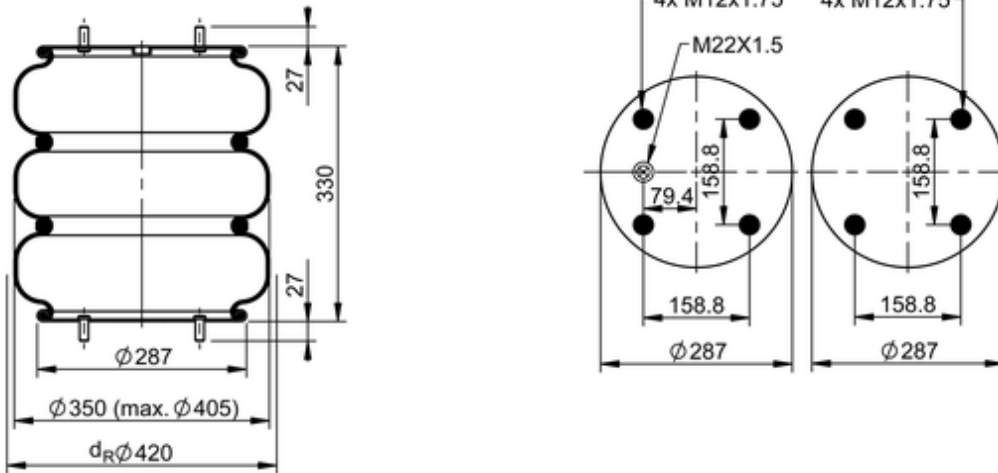

FT 530-35 817 Brazil
67698

	17.6 lb
	M12x1.75: max. 35 lbf ft
	M22x1.5: max. 22 lbf ft

Cross-reference

Firestone Style	333
Firestone No.	W01-095-0338
Goodyear	578 3 2 8631
Goodyear Flex No.	578 3 3 8335
Flexyon system	XY 6105