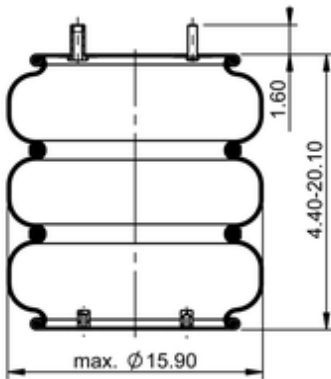

**FT 530-35 726**
**65828**

	25.6 lb
	1/4-18 NPTF: max. 22 lbf ft
	3/4-16 UNF: max. 50 lbf ft
	3/8-16 UNC: max. 20 lbf ft

**Cross-reference**

Firestone Style	333
Firestone No.	W01-358-7872
FleetPride	AS7872
Triangle	AS-4726
Automann	SP3B32RA-7872

**OE Manufacturer/Part No.**

<b>Manufacturer</b>	<b>Original Part No.</b>	<b>Model</b>
Hendrickson	004828	