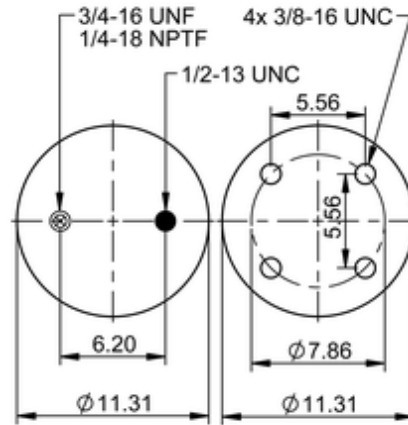

**FT 530-35 726**
**65828**

	25.6 lb
	1/4-18 NPTF: max. 22 lbf ft
	3/4-16 UNF: max. 50 lbf ft
	3/8-16 UNC: max. 20 lbf ft

**Cross-reference**

Firestone Style	333
Firestone No.	W01-358-7872
FleetPride	AS7872
Triangle	AS-4726
Automann	SP3B32RA-7872

**OE Manufacturer/Part No.**

<b>Manufacturer</b>	<b>Original Part No.</b>	<b>Model</b>
Hendrickson	004828	