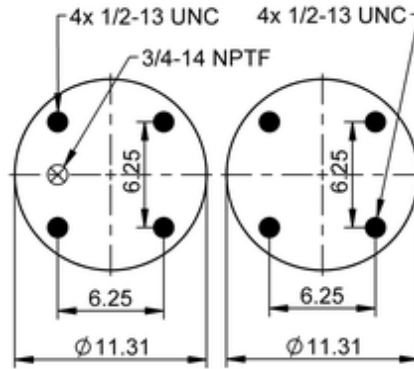

FT 530-35 537
64588

	28.4 lb
	1/2-13 UNC: max. 35 lbf ft
	3/4-14 NPTF: max. 22 lbf ft

Cross-reference

Firestone Style	333
Firestone No.	W01-358-7853
Taurus	6335
Triangle	AS-4537
TRP	AS78530
Automann	SP3B32RA-7853