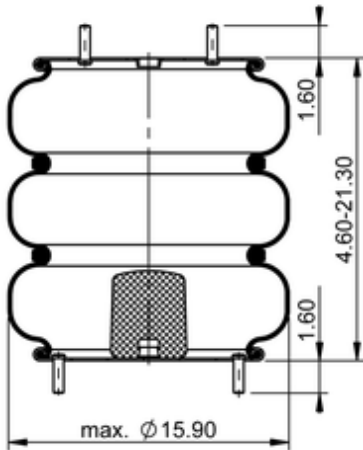

FT 530-35 537
64588

	28.4 lb
	1/2-13 UNC: max. 35 lbf ft
	3/4-14 NPTF: max. 22 lbf ft

Cross-reference

Firestone Style	333
Firestone No.	W01-358-7853
Taurus	6335
Triangle	AS-4537
TRP	AS78530
Automann	SP3B32RA-7853