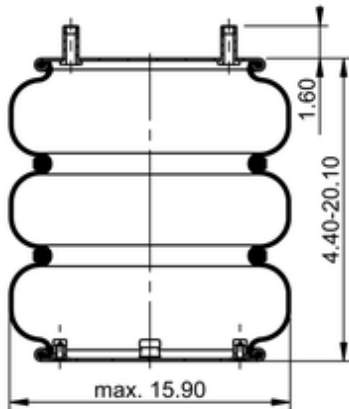

**FT 530-35 534**
**64587**

	25.6 lb
	1/4-18 NPTF: max. 22 lbf ft
	3/4-16 UNF: max. 50 lbf ft
	3/8-16 UNC: max. 20 lbf ft

**Cross-reference**

Firestone Style	333
Firestone No.	W01-358-7862
FleetPride	AS7862
Goodyear	3B14-464
Goodyear Flex No.	566338335
Taurus	6335
Triangle	AS-4534

TRP	AS78620
Automann	SP3B32RA-7862

**OE Manufacturer/Part No.**

<b>Manufacturer</b>	<b>Original Part No.</b>	<b>Model</b>
Hendrickson	001795	