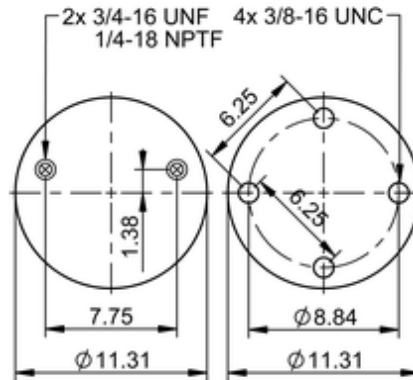

**FT 530-35 534**
**64587**

	25.6 lb
	1/4-18 NPTF: max. 22 lbf ft
	3/4-16 UNF: max. 50 lbf ft
	3/8-16 UNC: max. 20 lbf ft

**Cross-reference**

Firestone Style	333
Firestone No.	W01-358-7862
FleetPride	AS7862
Goodyear	3B14-464
Goodyear Flex No.	566338335
Taurus	6335
Triangle	AS-4534