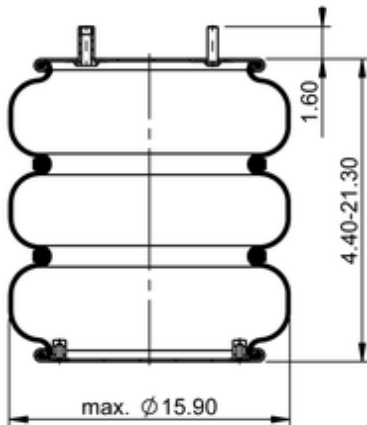

**FT 530-35 523**
**64586**

	25.6 lb
	1/4-18 NPTF: max. 22 lbf ft
	3/4-16 UNF: max. 50 lbf ft
	3/8-16 UNC: max. 20 lbf ft

**Cross-reference**

Firestone Style	333
Firestone No.	W01-358-7859
Goodyear	3B14-463
Goodyear Flex No.	578338335
Taurus	6335
Triangle	AS-4523
TRP	AS78590