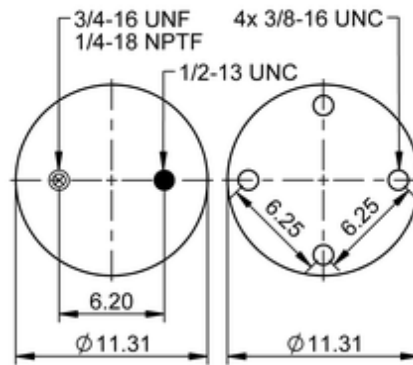

**FT 530-35 523**
**64586**

	25.6 lb
	1/4-18 NPTF: max. 22 lbf ft
	3/4-16 UNF: max. 50 lbf ft
	3/8-16 UNC: max. 20 lbf ft

**Cross-reference**

Firestone Style	333
Firestone No.	W01-358-7859
Goodyear	3B14-463
Goodyear Flex No.	578338335
Taurus	6335
Triangle	AS-4523
TRP	AS78590