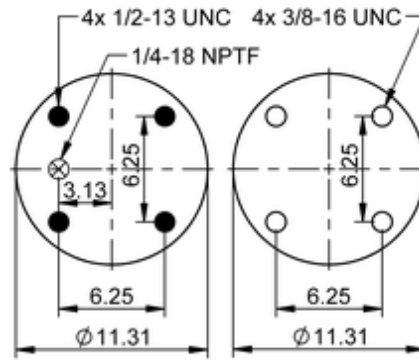

FT 530-35 522
64585

	28.4 lb
	1/2-13 UNC: max. 35 lbf ft
	1/4-18 NPTF: max. 22 lbf ft
	3/8-16 UNC: max. 20 lbf ft

Cross-reference

Firestone Style	333
Firestone No.	W01-358-7855
FleetPride	AS7855
Goodyear	3B14-462
Goodyear Flex No.	578338335
Taurus	6335
Triangle	AS-4522