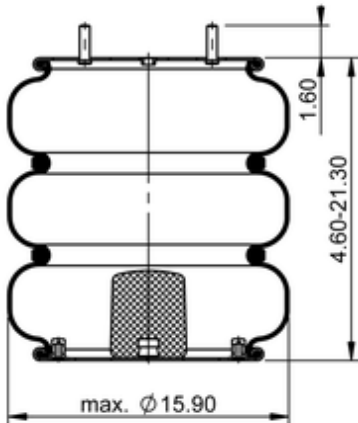

FT 530-35 522
64585

	28.4 lb
	1/2-13 UNC: max. 35 lbf ft
	1/4-18 NPTF: max. 22 lbf ft
	3/8-16 UNC: max. 20 lbf ft

Cross-reference

Firestone Style	333
Firestone No.	W01-358-7855
FleetPride	AS7855
Goodyear	3B14-462
Goodyear Flex No.	578338335
Taurus	6335
Triangle	AS-4522