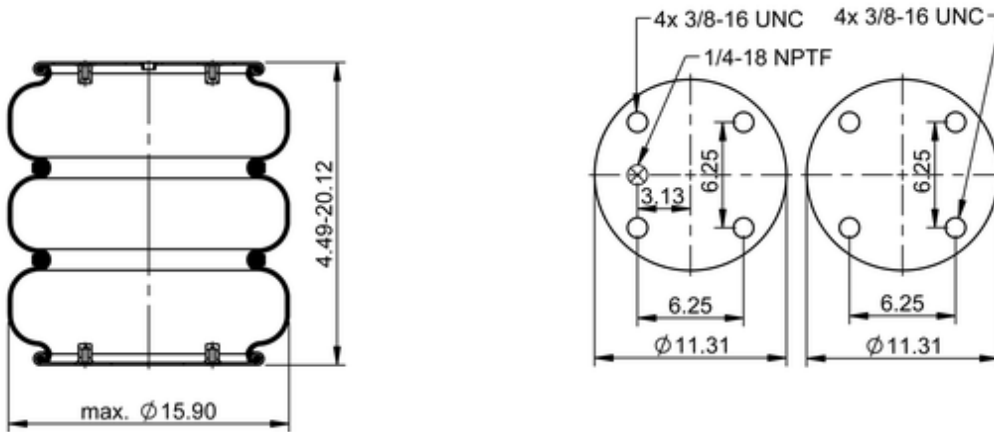

FT 530-35 521
64584

	25.6 lb
	1/4-18 NPTF: max. 22 lbf ft
	3/8-16 UNC: max. 20 lbf ft

Cross-reference

Firestone Style	333
Firestone No.	W01-358-7845
FleetPride	AS7845
Goodyear	3B14-450
Goodyear Flex No.	556338335
Taurus	6335
Triangle	AS-4521
TRP	AS78450
Automann	SP3B32RA-7845