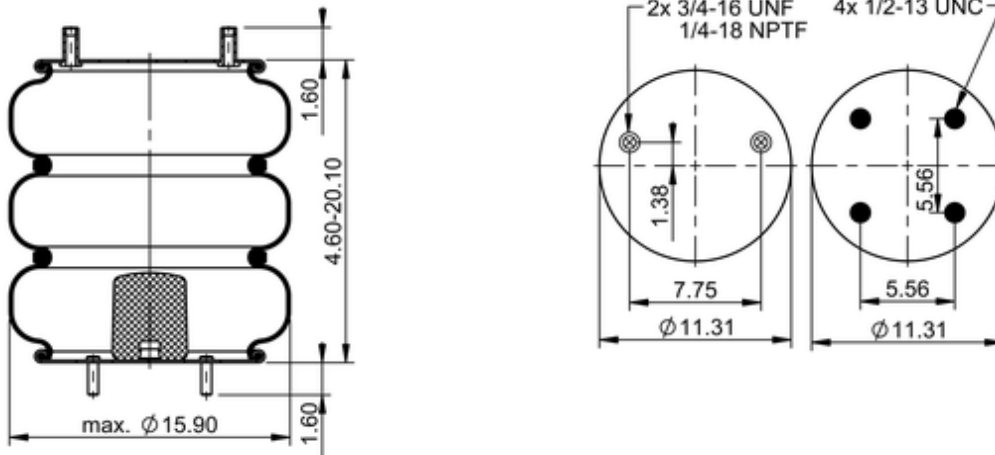

**FT 530-35 457**
**64583**

	28.4 lb
	1/2-13 UNC: max. 35 lbf ft
	1/4-18 NPTF: max. 22 lbf ft
	3/4-16 UNF: max. 50 lbf ft

**Cross-reference**

Firestone Style	333
Firestone No.	W01-358-7847
FleetPride	AS7847
Goodyear	3B14-367
Goodyear	3B14-459
Goodyear Flex No.	578933350
Goodyear Flex No.	566338335

Taurus	6335
Triangle	AS-4457
TRP	AS78470
Automann	SP3B32RA-7847

**OE Manufacturer/Part No.**

<b>Manufacturer</b>	<b>Original Part No.</b>	<b>Model</b>
Dayton	354-7847	
Hendrickson	S-8874	
Loadguard	SC2136	