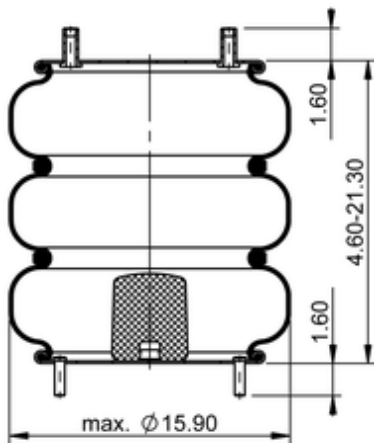

**FT 530-35 456**
**64582**

	28.4 lb
	1/2-13 UNC: max. 35 lbf ft
	1/4-18 NPTF: max. 22 lbf ft
	3/4-16 UNF: max. 50 lbf ft

**Cross-reference**

Firestone Style	333
Firestone No.	W01-358-7846
FleetPride	AS7846
Goodyear	3B14-451
Goodyear Flex No.	578933335
Taurus	6335
Triangle	AS-4456