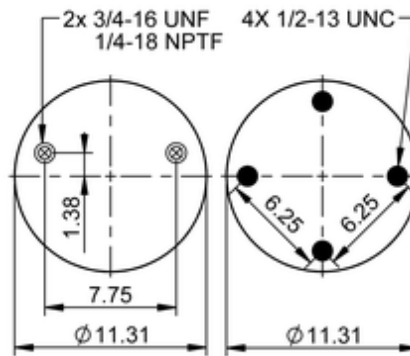

**FT 530-35 456**
**64582**

	28.4 lb
	1/2-13 UNC: max. 35 lbf ft
	1/4-18 NPTF: max. 22 lbf ft
	3/4-16 UNF: max. 50 lbf ft

**Cross-reference**

Firestone Style	333
Firestone No.	W01-358-7846
FleetPride	AS7846
Goodyear	3B14-451
Goodyear Flex No.	578933335
Taurus	6335
Triangle	AS-4456