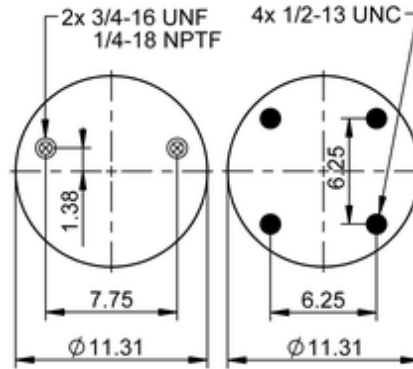

FT 530-35 455
64581

	28.4 lb
	1/2-13 UNC: max. 35 lbf ft
	1/4-18 NPTF: max. 22 lbf ft
	3/4-16 UNF: max. 50 lbf ft

Cross-reference

Firestone Style	333
Firestone No.	W01-358-7843
FleetPride	AS7843
Goodyear	3B14-364
Goodyear	3B14-457
Goodyear Flex No.	578933350
Goodyear Flex No.	566338335