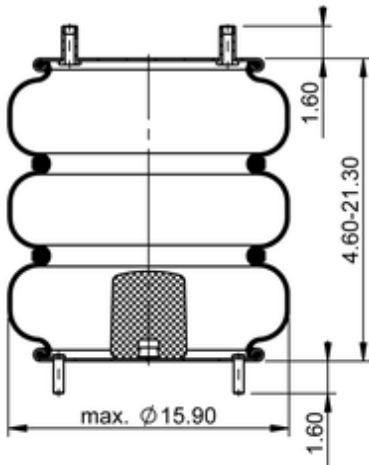

FT 530-35 455
64581

	28.4 lb
	1/2-13 UNC: max. 35 lbf ft
	1/4-18 NPTF: max. 22 lbf ft
	3/4-16 UNF: max. 50 lbf ft

Cross-reference

Firestone Style	333
Firestone No.	W01-358-7843
FleetPride	AS7843
Goodyear	3B14-364
Goodyear	3B14-457
Goodyear Flex No.	578933350
Goodyear Flex No.	566338335