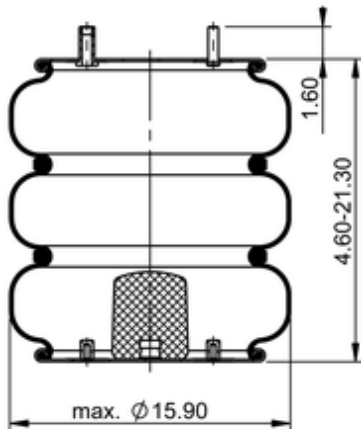

FT 530-35 441
64580

	28.4 lb
	1/4-18 NPTF: max. 22 lbf ft
	3/4-16 UNF: max. 50 lbf ft
	3/8-16 UNC: max. 20 lbf ft

Cross-reference

Firestone Style	333
Firestone No.	W01-358-7850
FleetPride	AS7850
Goodyear	3B14-452
Goodyear Flex No.	556338335
Taurus	6335
Triangle	AS-4441