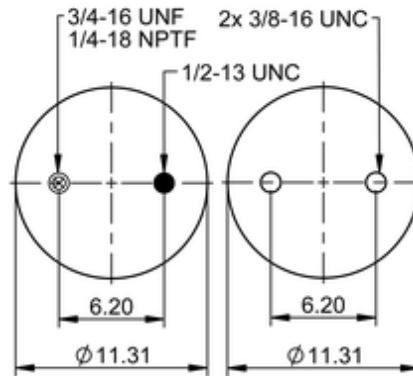

FT 530-35 441
64580

	28.4 lb
	1/4-18 NPTF: max. 22 lbf ft
	3/4-16 UNF: max. 50 lbf ft
	3/8-16 UNC: max. 20 lbf ft

Cross-reference

Firestone Style	333
Firestone No.	W01-358-7850
FleetPride	AS7850
Goodyear	3B14-452
Goodyear Flex No.	556338335
Taurus	6335
Triangle	AS-4441