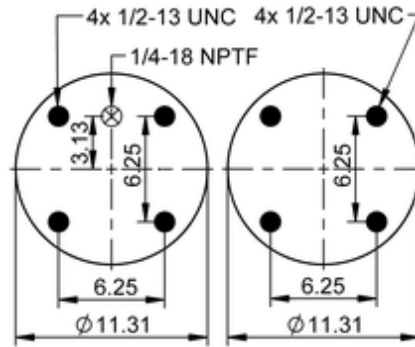

FT 530-35 439

64579

	25.6 lb
	1/2-13 UNC: max. 35 lbf ft
	1/4-18 NPTF: max. 22 lbf ft

**Cross-reference**

Firestone Style	333
Firestone No.	W01-358-7848
Goodyear	3B14-460
Taurus	6335
Triangle	AS-4439
TRP	AS78480
Automann	SP3B32RA-7848