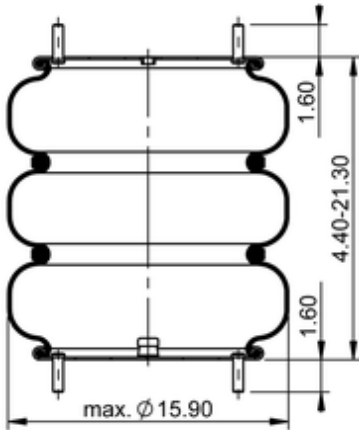

FT 530-35 439

64579

	25.6 lb
	1/2-13 UNC: max. 35 lbf ft
	1/4-18 NPTF: max. 22 lbf ft

**Cross-reference**

Firestone Style	333
Firestone No.	W01-358-7848
Goodyear	3B14-460
Taurus	6335
Triangle	AS-4439
TRP	AS78480
Automann	SP3B32RA-7848