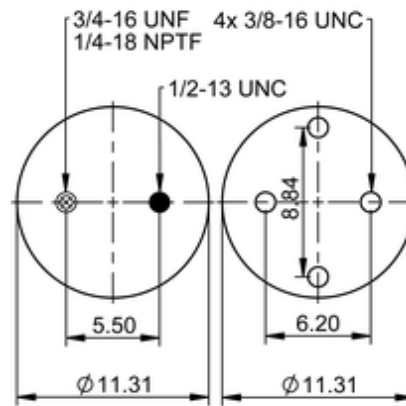

FT 530-35 438
64578

	28.4 lb
	1/4-18 NPTF: max. 22 lbf ft
	3/4-16 UNF: max. 50 lbf ft
	3/8-16 UNC: max. 20 lbf ft

Cross-reference

Firestone Style	333
Firestone No.	W01-358-7844
FleetPride	AS7844
Taurus	6335
Triangle	AS-4438
TRP	AS78440
Automann	SP3B32RA-7844