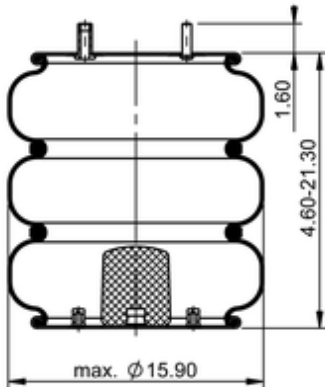

FT 530-35 438
64578

	28.4 lb
	1/4-18 NPTF: max. 22 lbf ft
	3/4-16 UNF: max. 50 lbf ft
	3/8-16 UNC: max. 20 lbf ft

Cross-reference

Firestone Style	333
Firestone No.	W01-358-7844
FleetPride	AS7844
Taurus	6335
Triangle	AS-4438
TRP	AS78440
Automann	SP3B32RA-7844