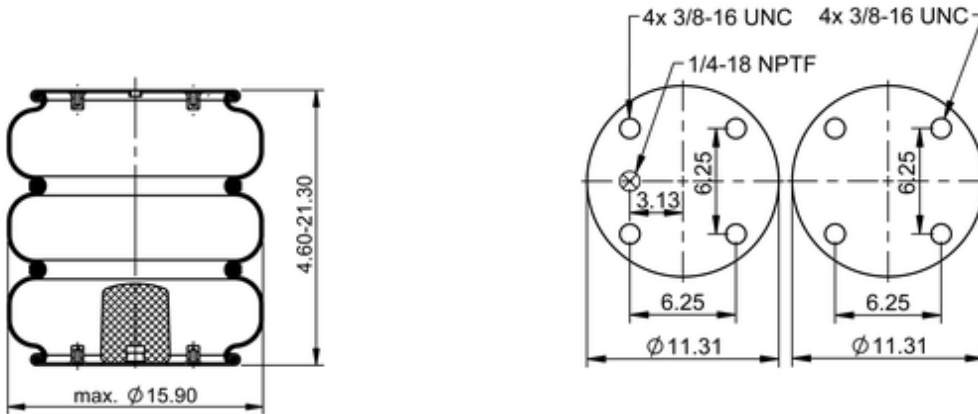

FT 530-35 436
64576

	28.4 lb
	1/4-18 NPTF: max. 22 lbf ft
	3/8-16 UNC: max. 20 lbf ft

Cross-reference

Firestone Style	333
Firestone No.	W01-358-7838
FleetPride	AS7838
Goodyear	3B14-453
Goodyear Flex No.	578338335
Taurus	6335
Triangle	AS-4436
TRP	AS78380
Automann	SP3B32RA-7838

OE Manufacturer/Part No.

Manufacturer	Original Part No.	Model
SAF Holland	57007798	
Navistar/Fleetrite	554802C1	
Loadguard	SC2029	
Hendrickson	S-13039	
Granning	1613	