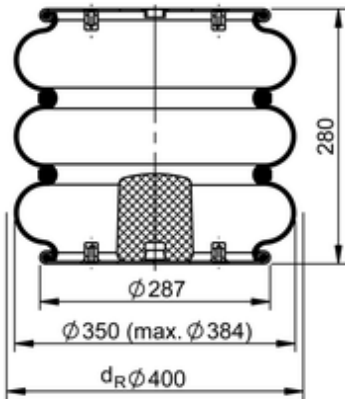

FT 530-32 865 Brazil
70421

	20.1 lb
	M22x1.5: max. 22 lbf ft
	M8: max. 20 lbf ft

Cross-reference

Firestone Style	31 3
Firestone No.	W01-095-0271
Goodyear	578 3 2 8628
Goodyear Flex No.	578 3 3 8319

OE Manufacturer/Part No.

Manufacturer	Original Part No.	Model
--------------	-------------------	-------