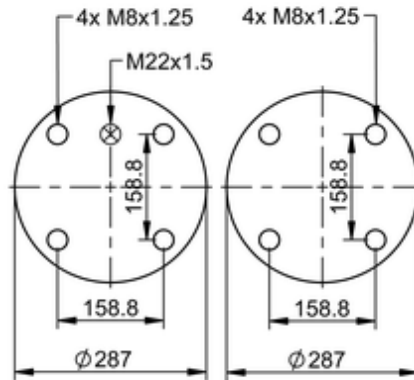

FT 530-32 865 Brazil
70421

	20.1 lb
	M22x1.5: max. 22 lbf ft
	M8: max. 20 lbf ft

Cross-reference

Firestone Style	31 3
Firestone No.	W01-095-0271
Goodyear	578 3 2 8628
Goodyear Flex No.	578 3 3 8319

OE Manufacturer/Part No.

Manufacturer	Original Part No.	Model
--------------	-------------------	-------