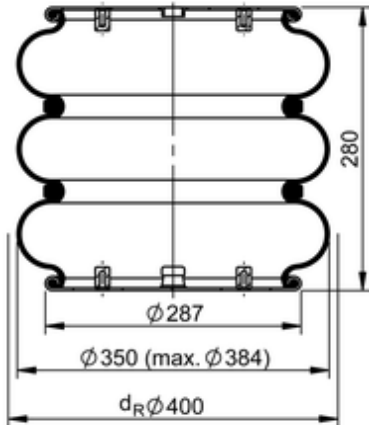

FT 530-32 864 Brazil
69382

| | |
|--|-------------------------|
| | 17.9 lb |
| | M22x1.5: max. 22 lbf ft |
| | M8: max. 20 lbf ft |

Cross-reference

| | |
|-------------------|--------------|
| Firestone Style | 31 3 |
| Firestone No. | W01-095-0272 |
| Goodyear | 578 3 2 8553 |
| Goodyear Flex No. | 578 3 3 8319 |