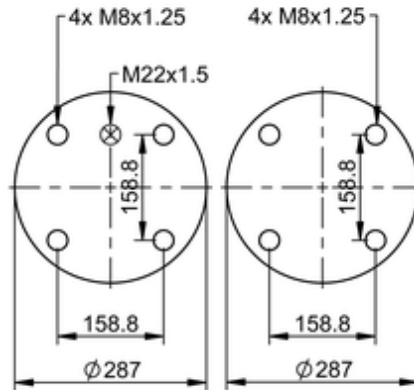

FT 530-32 864 Brazil
69382

| | |
|--|-------------------------|
| | 17.9 lb |
| | M22x1.5: max. 22 lbf ft |
| | M8: max. 20 lbf ft |

Cross-reference

| | |
|-------------------|--------------|
| Firestone Style | 31 3 |
| Firestone No. | W01-095-0272 |
| Goodyear | 578 3 2 8553 |
| Goodyear Flex No. | 578 3 3 8319 |