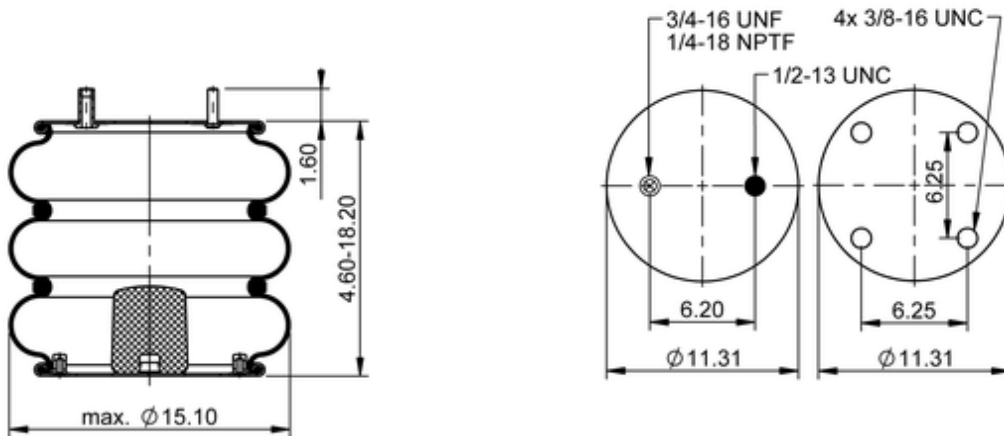

FT 530-32 535
64507

	19.6 lb
	1/4-18 NPTF: max. 22 lbf ft
	3/4-16 UNF: max. 50 lbf ft
	3/8-16 UNC: max. 20 lbf ft

Cross-reference

Firestone Style	313
Firestone No.	W01-358-7797
FleetPride	AS7797
Taurus	6319
Triangle	AS-4535
TRP	AS77970
Automann	SP3B32R-7797

OE Manufacturer/Part No.

Manufacturer	Original Part No.	Model
Hendrickson	001346	
Link	1103-0057	