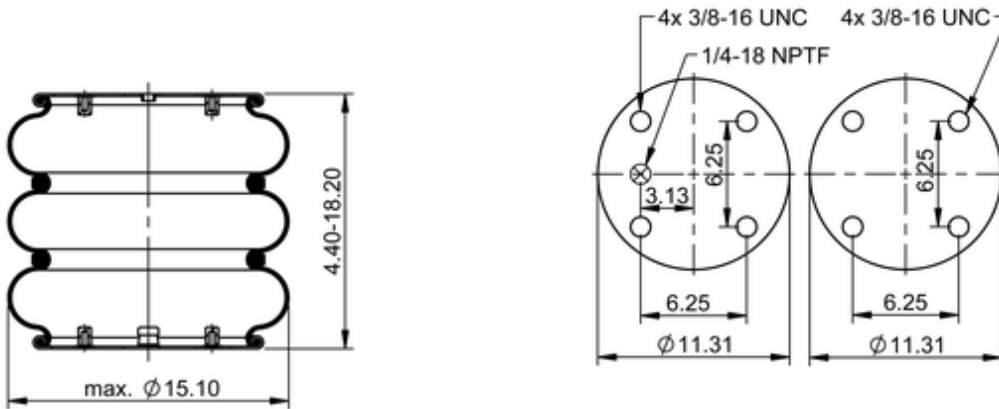

FT 530-32 336
64506

	18.5 lb
	1/4-18 NPTF: max. 22 lbf ft
	3/8-16 UNC: max. 20 lbf ft

Cross-reference

Firestone Style	313
Firestone No.	W01-358-7808
FleetPride	AS7808
Goodyear	3B14-354
Goodyear Flex No.	578933350
Taurus	6319
Triangle	AS-4336
TRP	AS78080
Automann	SP3B32R-7808

Road Choice

AS7808

OE Manufacturer/Part No.

Manufacturer	Original Part No.	Model
Hendrickson	S-13157	
Loadguard	SC2031	
Navistar/Fleetrite	554801C1	
Peerless	0550-00030	
Ridewell	1003587808C	
SAF Holland	57007808	
Truckstell	63640	
Warren	8030170	
EZ Ride	8030170	
Brake & Wheel	M3533	
Dayton	354-7808	
Fruehauf	8030170	