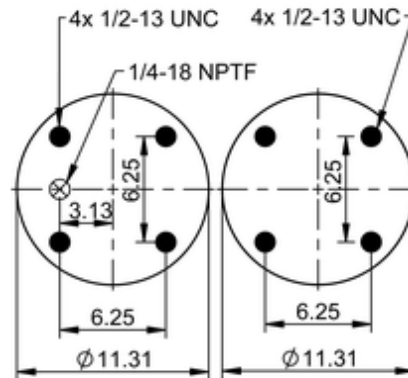

FT 530-32 333
64505

	18 lb
	1/2-13 UNC: max. 35 lbf ft
	1/4-18 NPTF: max. 22 lbf ft

Cross-reference

Firestone Style	313
Firestone No.	W01-358-7800
FleetPride	AS7800
Goodyear	3B14-360
Goodyear Flex No.	578933350
Taurus	6319
Triangle	AS-4333
TRP	AS78000
Automann	SP3B32R-7800

OE Manufacturer/Part No.

Manufacturer	Original Part No.	Model
Dayton	354-7800	
Granning	4514	
Holland Hitch	4514	
Loadguard	SC2030	
Navistar/Fleetrte	554804C1	
Ridewell	1003587800C	
SAF Holland	57007800	
Silent Drive	AS-7800	