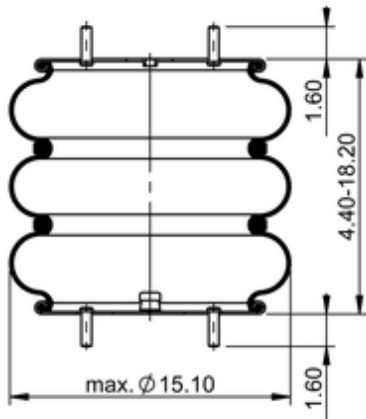

FT 530-32 333
64505

	18 lb
	1/2-13 UNC: max. 35 lbf ft
	1/4-18 NPTF: max. 22 lbf ft

Cross-reference

Firestone Style	313
Firestone No.	W01-358-7800
FleetPride	AS7800
Goodyear	3B14-360
Goodyear Flex No.	578933350
Taurus	6319
Triangle	AS-4333
TRP	AS78000
Automann	SP3B32R-7800

OE Manufacturer/Part No.

Manufacturer	Original Part No.	Model
Dayton	354-7800	
Granning	4514	
Holland Hitch	4514	
Loadguard	SC2030	
Navistar/Fleetrte	554804C1	
Ridewell	1003587800C	
SAF Holland	57007800	
Silent Drive	AS-7800	