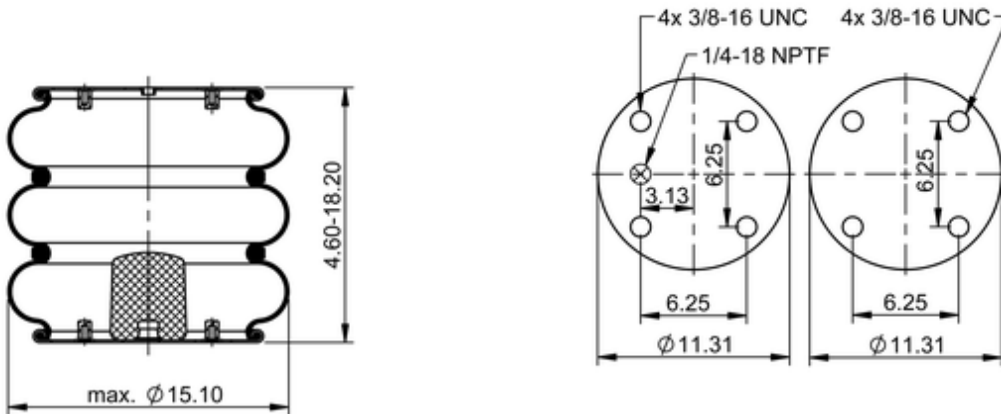

**FT 530-32 329**
**64504**

	19.6 lb
	1/4-18 NPTF: max. 22 lbf ft
	3/8-16 UNC: max. 20 lbf ft

**Cross-reference**

Firestone Style	313
Firestone No.	W01-358-7798
FleetPride	AS7798
Goodyear	3B14-356
Goodyear Flex No.	578933350
Taurus	6319
Triangle	AS-4329
TRP	AS77980
Automann	SP3B32R-7798

Road Choice	AS7798
-------------	--------

**OE Manufacturer/Part No.**

<b>Manufacturer</b>	<b>Original Part No.</b>	<b>Model</b>
Dayton	354-7798	
Granning	1613	
Watson & Chalin	AS-0006	
Hendrickson	S-13039	
Loadguard	SC2029	
Navistar/Fleetrite	554802C1	
SAF Holland	57007798	
HDA	PMABG-7798	