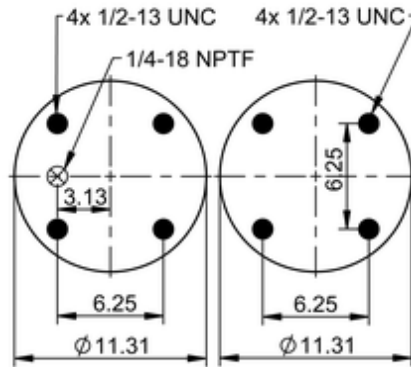

FT 530-32 325
64503

	20.1 lb
	1/2-13 UNC: max. 35 lbf ft
	1/4-18 NPTF: max. 22 lbf ft

Cross-reference

Firestone Style	313
Firestone No.	W01-358-7818
FleetPride	AS7818
Goodyear	3B14-359
Goodyear Flex No.	578933350
Taurus	6319
Triangle	AS-4325
TRP	AS78180
Automann	SP3B32R-7818

Road Choice	AS7818
-------------	--------

OE Manufacturer/Part No.

Manufacturer	Original Part No.	Model
Dayton	354-7818	
EZ Ride	8030180	
Granning	1014	
Hendrickson	S-13041	
Loadguard	SC2032	
Navistar/Fleetrite	554803C1	
Ridewell	1003587818C	
SAF Holland	57007818	
Silent Drive	AS-7818	
Watson & Chalin	AS-0025	
Fruehauf	8030180	