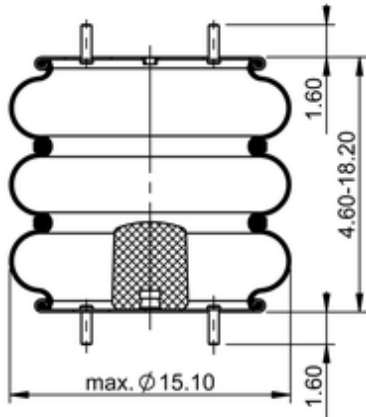

FT 530-32 325
64503

	20.1 lb
	1/2-13 UNC: max. 35 lbf ft
	1/4-18 NPTF: max. 22 lbf ft

Cross-reference

Firestone Style	313
Firestone No.	W01-358-7818
FleetPride	AS7818
Goodyear	3B14-359
Goodyear Flex No.	578933350
Taurus	6319
Triangle	AS-4325
TRP	AS78180
Automann	SP3B32R-7818

Road Choice	AS7818
-------------	--------

OE Manufacturer/Part No.

Manufacturer	Original Part No.	Model
Dayton	354-7818	
EZ Ride	8030180	
Granning	1014	
Hendrickson	S-13041	
Loadguard	SC2032	
Navistar/Fleetrite	554803C1	
Ridewell	1003587818C	
SAF Holland	57007818	
Silent Drive	AS-7818	
Watson & Chalin	AS-0025	
Fruehauf	8030180	