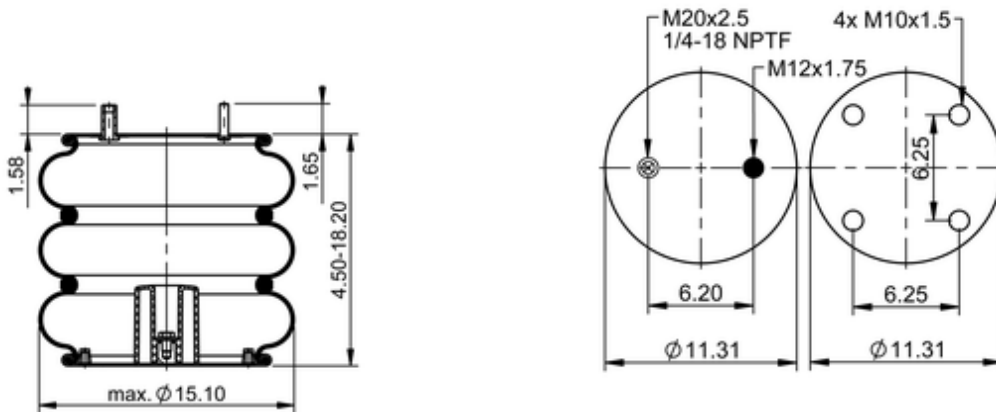

FT 530-32 1088
78245

	15.9 lb
	1/4-18 NPTF: max. 22 lbf ft
	M10: max. 18 lbf ft
	M20x2.5: max. 50 lbf ft

OE Manufacturer/Part No.

Manufacturer	Original Part No.	Model
Hendrickson	007795	