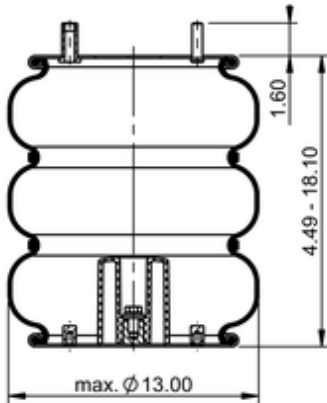

**FT 430-35 1364**

**602240**

 lb	16.8 lb
	1/2-13 UNC: max. 35 lbf ft
	1/4-18 NPTF: max. 22 lbf ft
	3/4-16 UNC: max. 50 lbf ft
	3/8-16 UNC: max. 18 lbf ft

### Cross-reference

Goodyear	3B12-347
Goodyear Flex No.	578933103