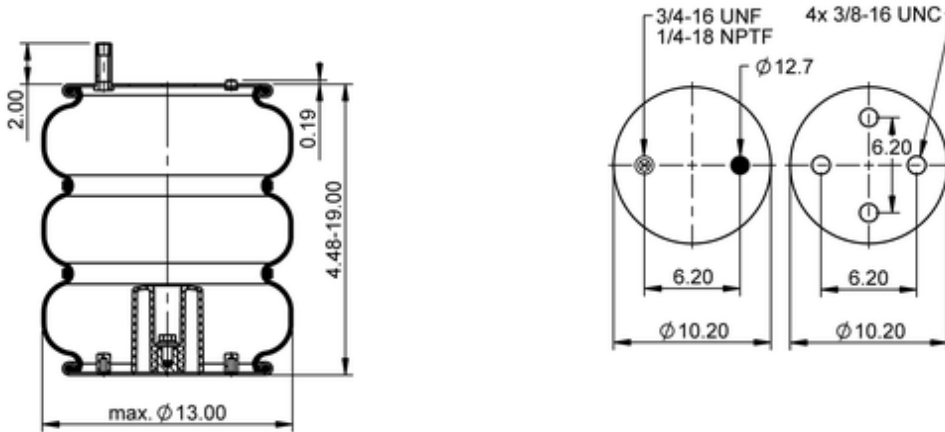

FT 430-35 1314

600720

 lb	16.8 lb
	1/4-18 NPTF: max. 18 lbf ft
	3/4-16 UNF: max. 50 lbf ft
	3/8-16 UNC: max. 18 lbf ft

Cross-reference

Goodyear	3B12-339
Automann	ABSP3B27R-C1314

OE Manufacturer/Part No.

Manufacturer	Original Part No.	Model
--------------	-------------------	-------