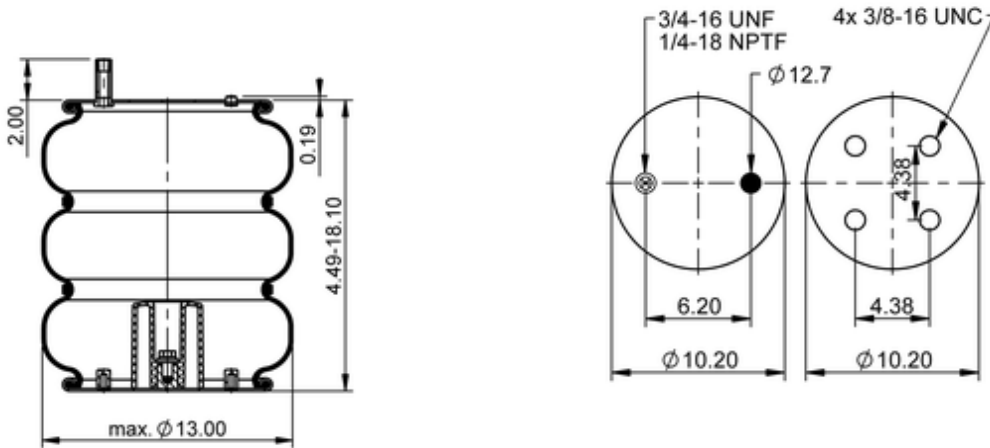

**FT 430-35 1298**

**601025**

 lb	16.8 lb
	1/4-18 NPTF: max. 22 lbf ft
	3/4-16 UNF: max. 50 lbf ft
	3/8-16 UNC: max. 18 lbf ft

**Cross-reference**

Goodyear	3B12-337
Goodyear Flex No.	578 93 3 104
TRP	AS12984