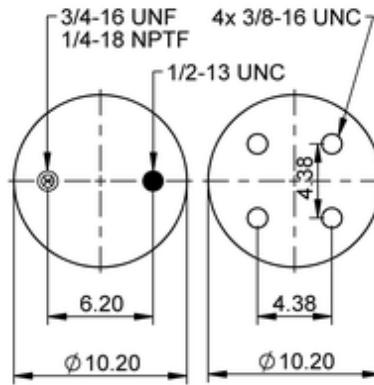

FT 430-35 1188

78687

 lb	16.9 lb
	1/2-13 UNC: max. 35 lbf ft
	1/4-18 NPTF: max. 18 lbf ft
	3/4-16 UNF: max. 50 lbf ft

Cross-reference

Goodyear	3B12-323
Goodyear Flex No.	578933103

OE Manufacturer/Part No.

Manufacturer	Original Part No.	Model
--------------	-------------------	-------