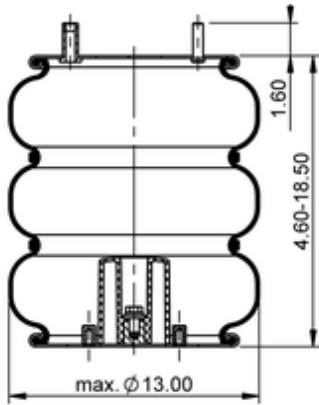

FT 430-35 1188

78687

 lb	16.9 lb
	1/2-13 UNC: max. 35 lbf ft
	1/4-18 NPTF: max. 18 lbf ft
	3/4-16 UNF: max. 50 lbf ft

Cross-reference

Goodyear	3B12-323
Goodyear Flex No.	578933103

OE Manufacturer/Part No.

Manufacturer	Original Part No.	Model
--------------	-------------------	-------