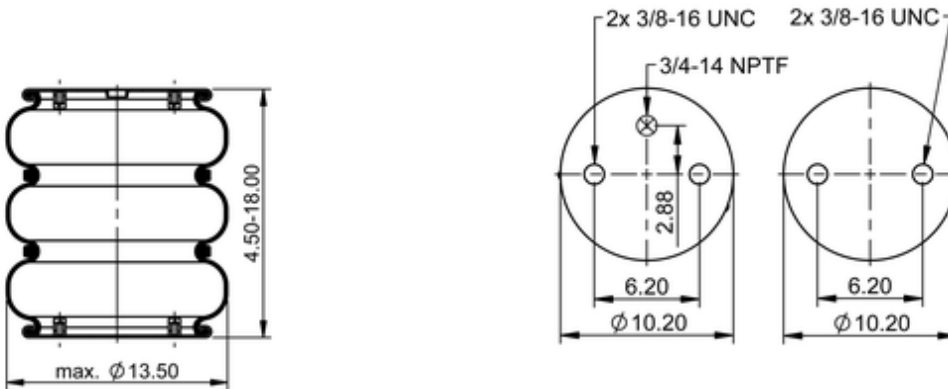

**FT 430-35 1178**
**77340**

	15.3 lb
	3/4-14 NPTF: max. 22 lbf ft
	3/8-16 UNC: max. 18 lbf ft

**Cross-reference**

Firestone No.	W01-358-8047
Goodyear	3B12-326
Goodyear Flex No.	578933103

**OE Manufacturer/Part No.**