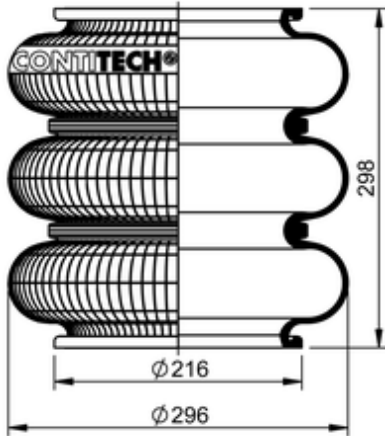

**FT 330-29 S**

**66726**

 lb	6.2 lb
--	--------

**Cross-reference**

Firestone Style	38R
Firestone No.	W01-095-0047
Goodyear Flex No.	556 3 3 8334

**OE Manufacturer/Part No.**

Manufacturer	Original Part No.	Model
RANDON	212100072	