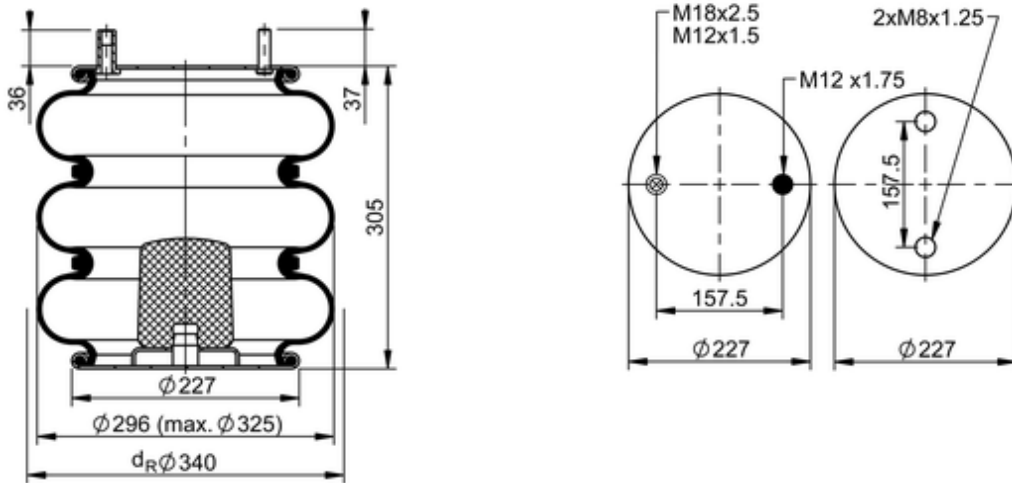

FT 330-29 976 Brazil
74322

	15.7 lb
	M12x1.5: max. 22 lbf ft
	M12x1.75: max. 35 lbf ft
	M18: max. 35 lbf ft

Cross-reference

Firestone Style	325
Firestone No.	W01-095-0637

OE Manufacturer/Part No.

Manufacturer	Original Part No.	Model
--------------	-------------------	-------