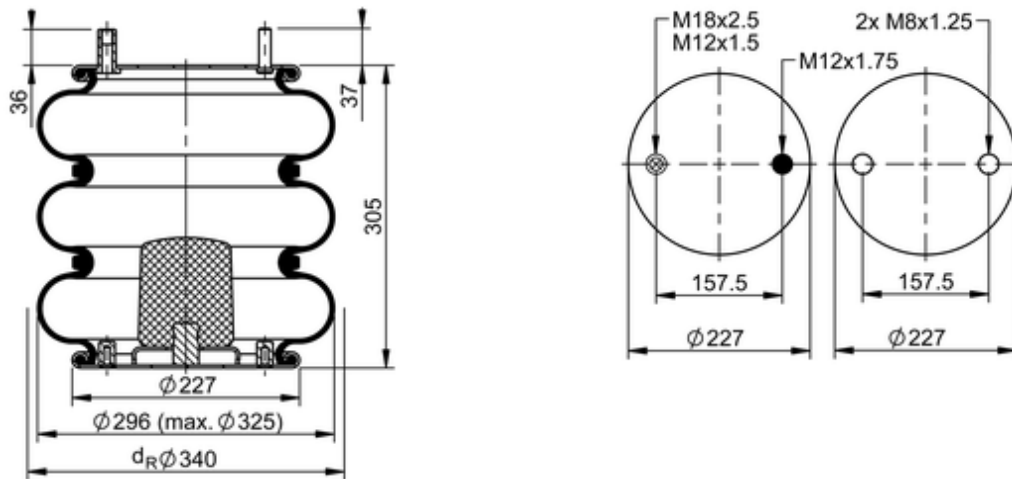

FT 330-29 975 Brazil

74321

lb	15.7 lb
	M12x1.5: max. 20 lbf ft
	M12x1.75: max. 35 lbf ft
	M18x2: max. 35 lbf ft

Cross-reference

Firestone Style	325
Firestone No.	W01-095-0687

OE Manufacturer/Part No.

Manufacturer	Original Part No.	Model
--------------	-------------------	-------