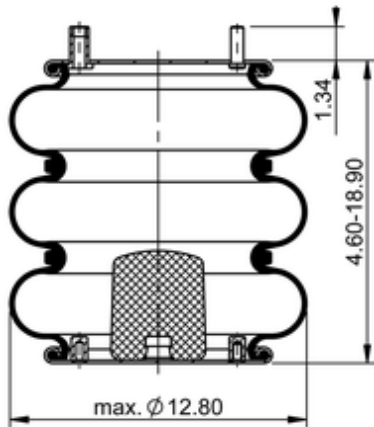

FT 330-29 875

69641

	15 lb
	1/4-18 NPTF: max. 22 lbf ft
	3/4-16 UNF: max. 50 lbf ft
	3/8-16 UNC: max. 20 lbf ft

Cross-reference

Firestone Style	354
Firestone No.	W01-358-8039
FleetPride	AS8039
Goodyear	3B12-416
Goodyear Flex No.	578933105
Triangle	AS-4875
TRP	AS80391

Automann

3B22R-8039

OE Manufacturer/Part No.

Manufacturer	Original Part No.	Model
Histeer	10303	
Longer Stroke	8018	