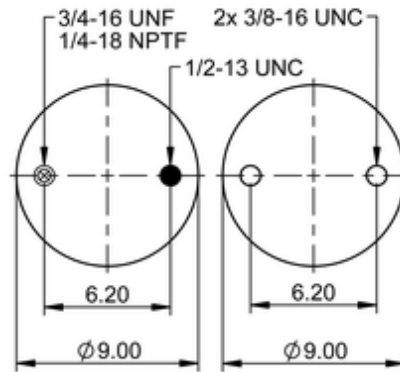

FT 330-29 875

69641

	15 lb
	1/4-18 NPTF: max. 22 lbf ft
	3/4-16 UNF: max. 50 lbf ft
	3/8-16 UNC: max. 20 lbf ft

Cross-reference

Firestone Style	354
Firestone No.	W01-358-8039
FleetPride	AS8039
Goodyear	3B12-416
Goodyear Flex No.	578933105
Triangle	AS-4875
TRP	AS80391

Automann

3B22R-8039

OE Manufacturer/Part No.

Manufacturer	Original Part No.	Model
Histeer	10303	
Longer Stroke	8018	