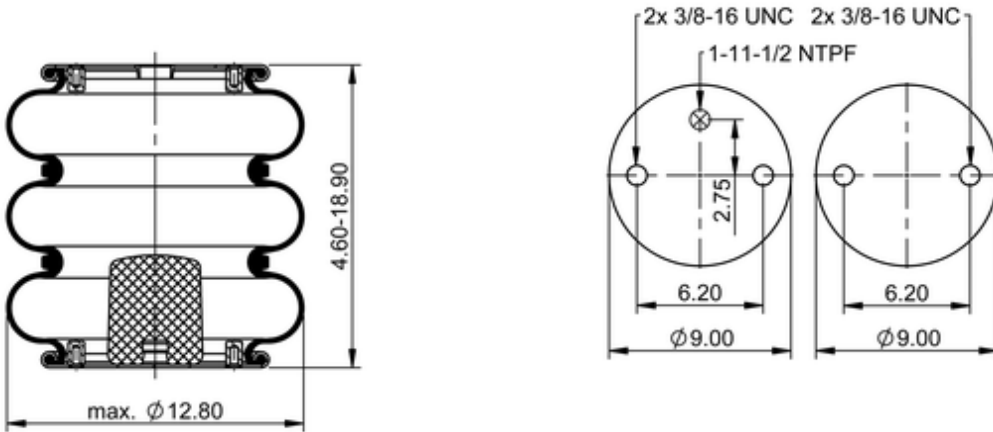

FT 330-29 874

69630

	13.4 lb
	1 NPTF: max. 22 lbf ft
	3/8-16 UNC: max. 20 lbf ft

Cross-reference

Firestone Style	38
Firestone No.	W01-358-8014
Automann	3B22R-8014

OE Manufacturer/Part No.

Manufacturer	Original Part No.	Model
Ridewell	1003588014C	