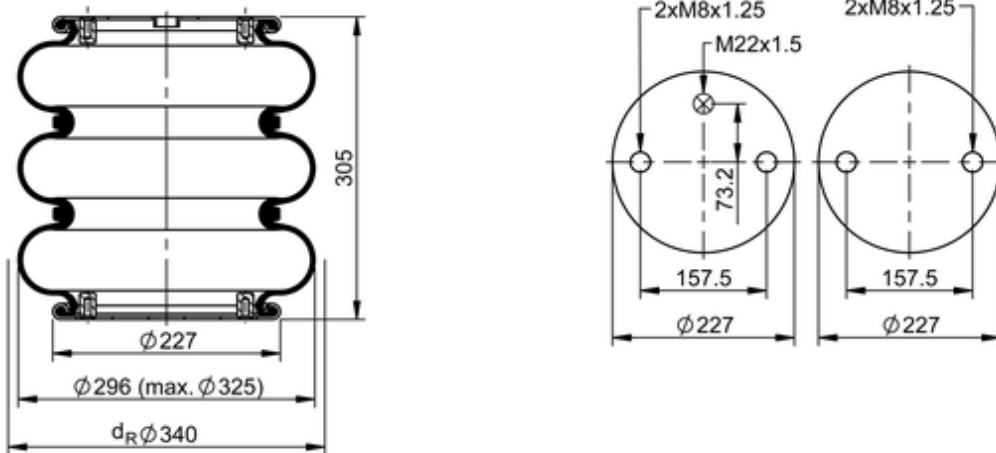

FT 330-29 832 Brazil
70420

	12.8 lb
	M22x1.5: max. 22 lbf ft
	M8: max. 20 lbf ft

Cross-reference

Firestone Style	38-R
Firestone No.	W01-095-0274
Goodyear	578 3 2 8401
Goodyear Flex No.	578 3 3 8334
Airtech Ref.	140698
Airtech No.	A3 300 K06
Suspentech system	ST 821